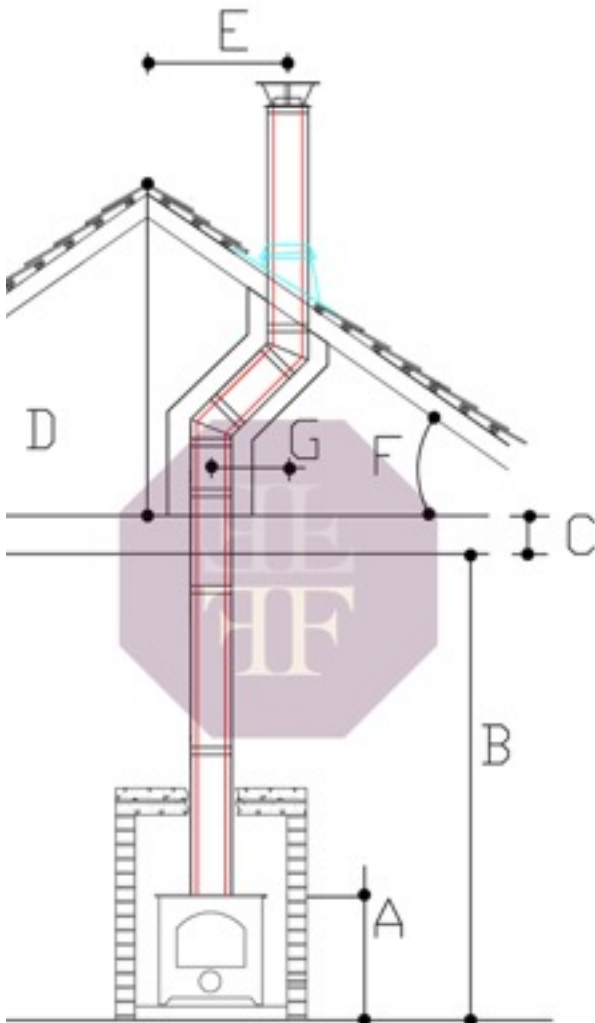

C:

D:

E:

F:

G:

Flue height must be at least 4.5m

Terms and conditions

Deposit due on placing order (no goods will be ordered until deposit is paid)
Balance & Installation costs are payable on day of installation or delivery, Any additional work will be invoiced separately.
Cancellation fees apply, for full T&C's please see our website.