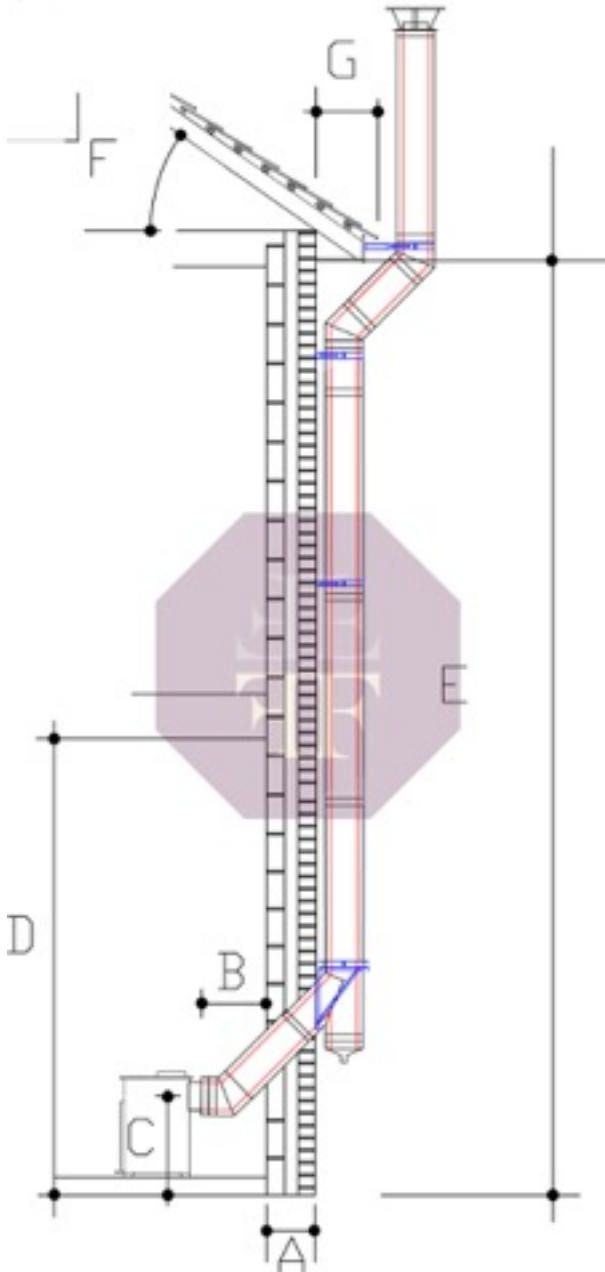

House External Twin Wall System Rear Flue Exits

Furniture & fireplaces
112 Oatlands Drive
Oatlands Village,
Surrey, KT13 9HL.

QUOTATION REF:

Date:

Tel:

Mobile:

Email:

Sizes

Make of Stove:

Flue Sizes:

A:

B:

C:

D:

E:

F: