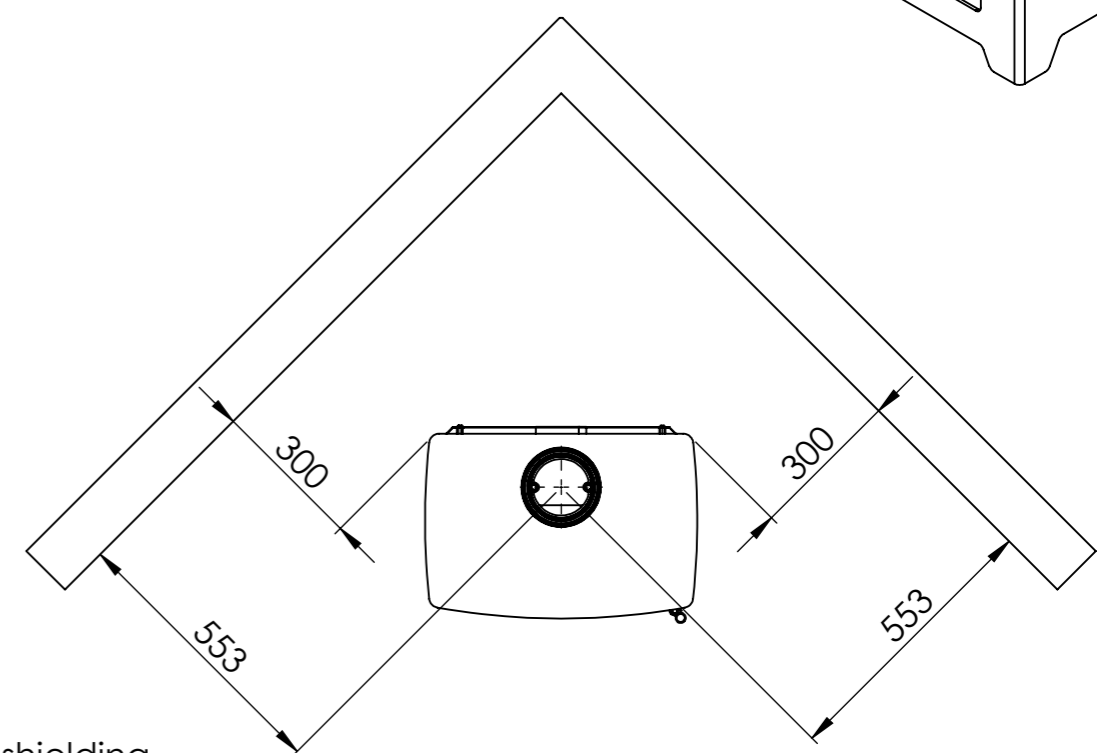

Serie	Inspire
Description	Inspire 45H

* 150 mm with insulation/ shielding of the flue gas connector