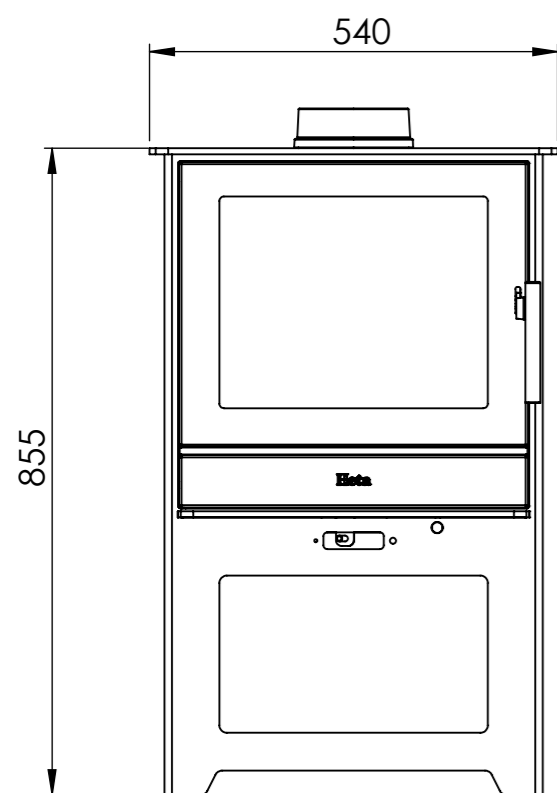

Serie	Inspire
Description	Inspire 45H

* 150 mm with insulation/ shielding of the flue gas connector