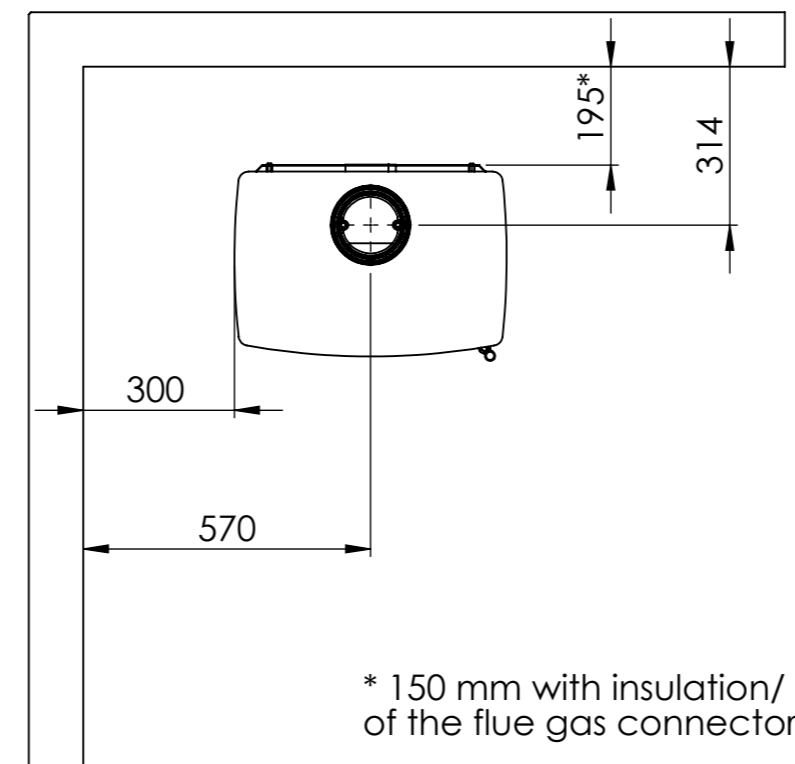

Serie	Inspire
Description	Inspire 45H

* 150 mm with insulation/ shielding of the flue gas connector