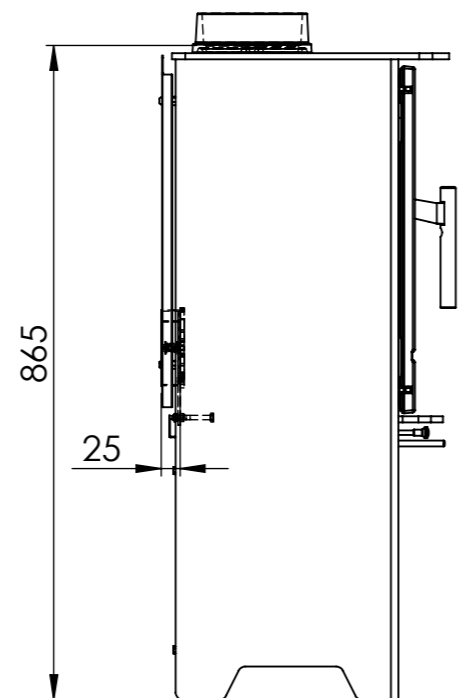

Serie	Inspire
Description	Inspire 45H

* 150 mm with insulation/ shielding of the flue gas connector