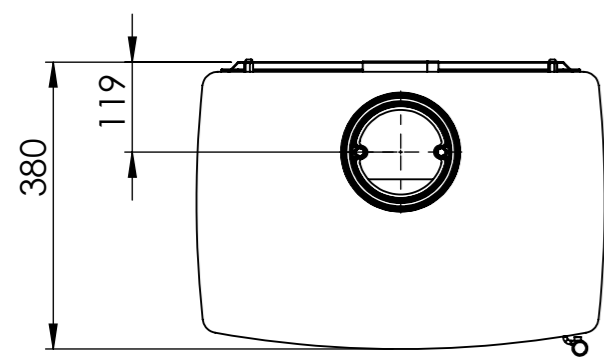

Serie	Inspire
Description	Inspire 45H

* 150 mm with insulation/ shielding of the flue gas connector