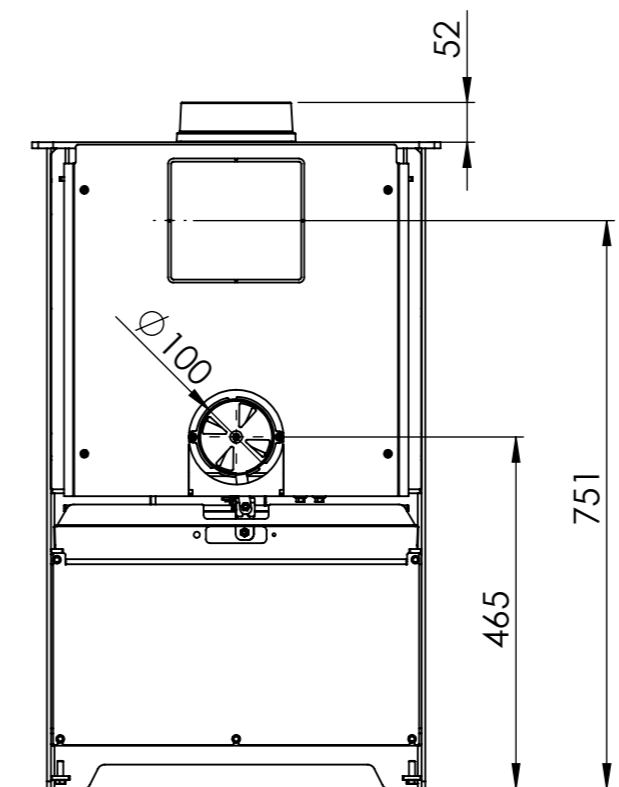

Serie	Inspire
Description	Inspire 45H

* 150 mm with insulation/ shielding of the flue gas connector