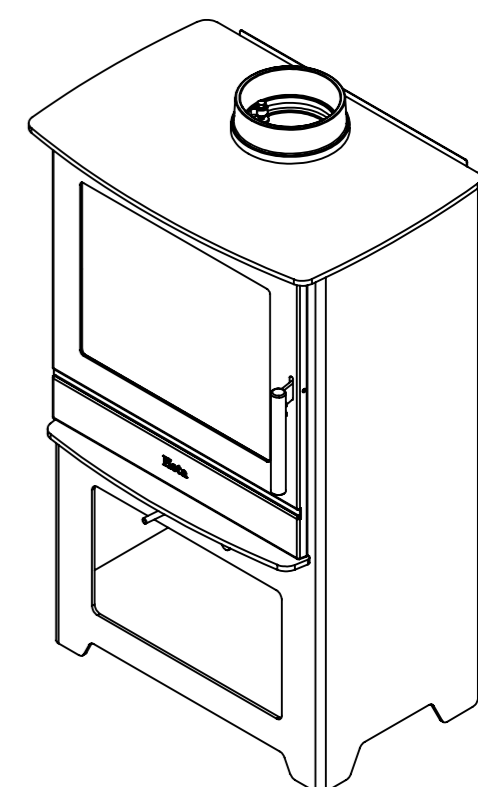

Serie	Inspire
Description	Inspire 45H

* 150 mm with insulation/ shielding of the flue gas connector