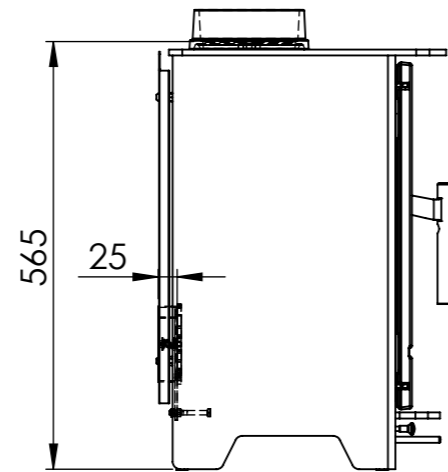

Serie	Inspire
Description	Inspire 45

* 150 mm with insulation/ shielding of the flue gas connector