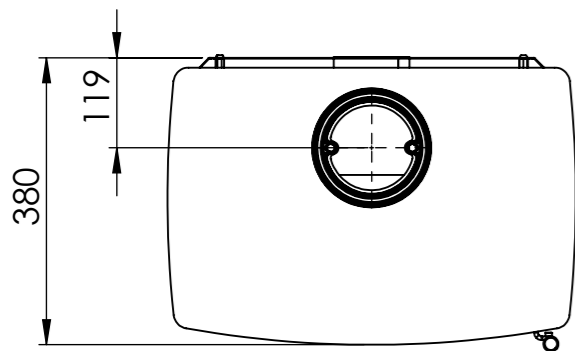

Serie	Inspire
Description	Inspire 45

* 150 mm with insulation/ shielding of the flue gas connector