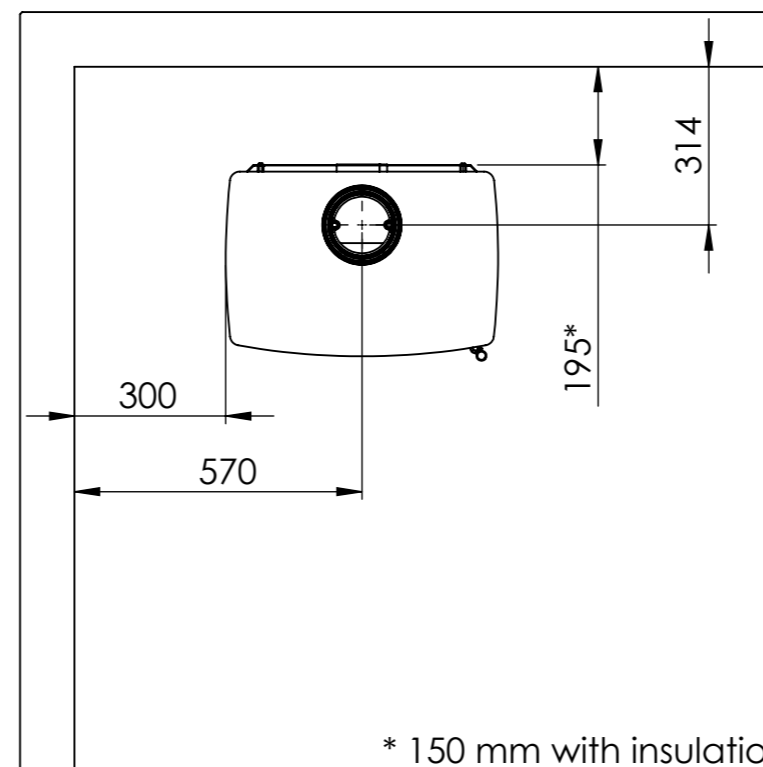

Serie	Inspire
Description	Inspire 45

* 150 mm with insulation/ shielding of the flue gas connector