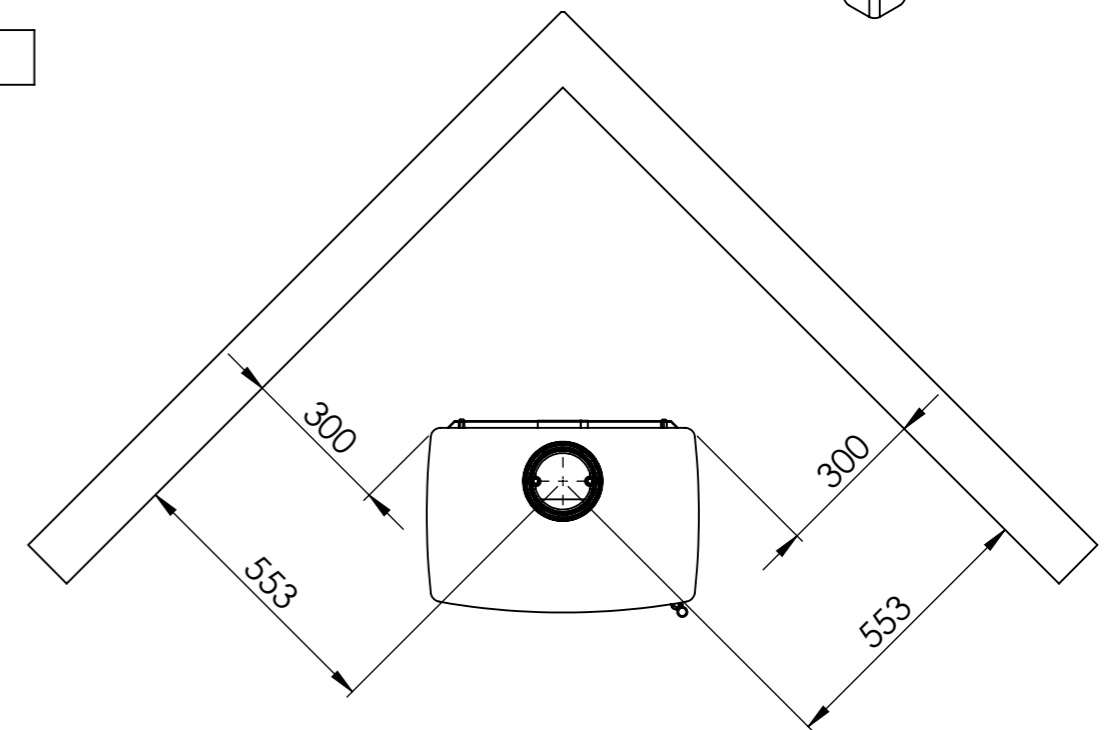

Serie	Inspire
Description	Inspire 45

* 150 mm with insulation/ shielding of the flue gas connector