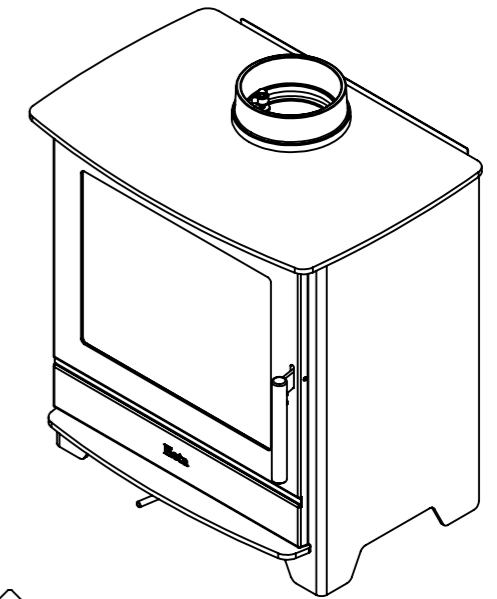

Serie	Inspire
Description	Inspire 45

* 150 mm with insulation/ shielding of the flue gas connector