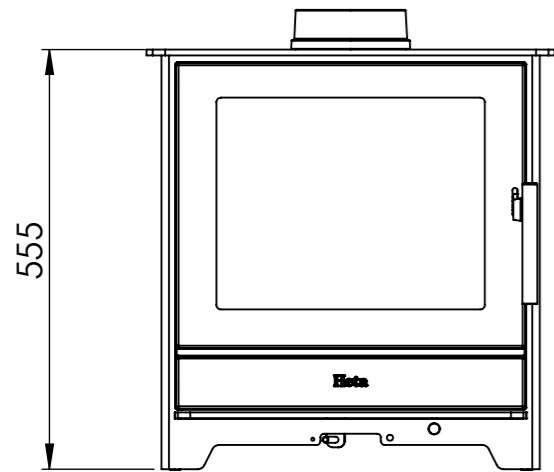

Serie	Inspire
Description	Inspire 45

* 150 mm with insulation/ shielding of the flue gas connector