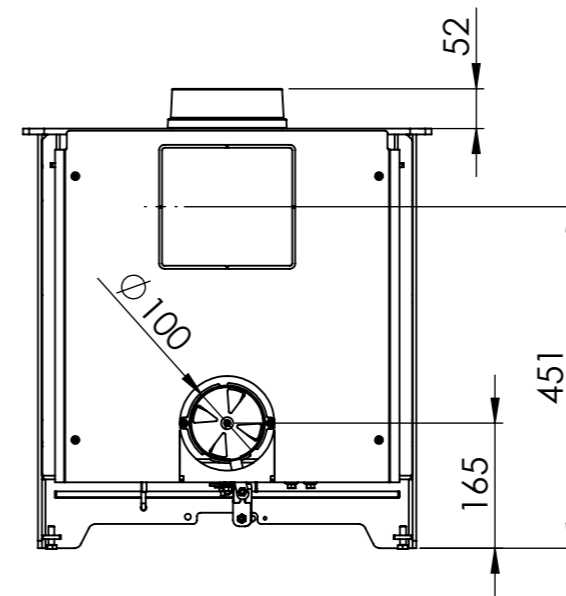

Serie	Inspire
Description	Inspire 45

* 150 mm with insulation/ shielding of the flue gas connector